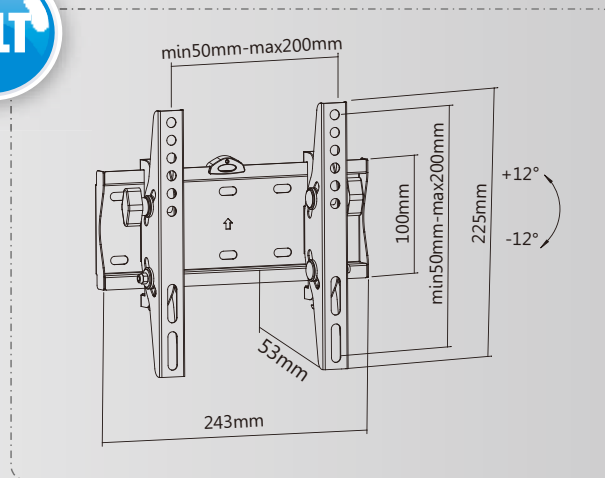

Secure & Economy Slim LED LCD TV Wall Mount

UCH0192

most
23"-42"

30kg
(66lbs)
MAX

53mm

Three Times
Strength
Tested

10pcs
Carton

Dimensions: 27.5x24x29.5cm
G.W/N.W: 11.92/10.50KG

Max.VESA 200x200