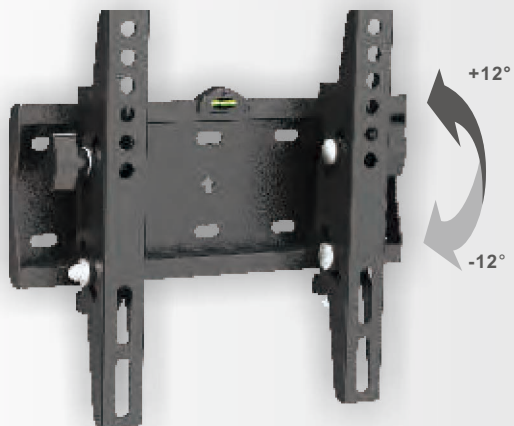

Secure & Economy Slim LED LCD TV Wall Mount

UCH0192

most
23"-42"

30kg
(66lbs)
MAX

53mm

Three Times
Strength
Tested

10pcs
Carton

Dimensions: 27.5x24x29.5cm
G.W/N.W: 11.92/10.50KG

Max.VESA 200x200